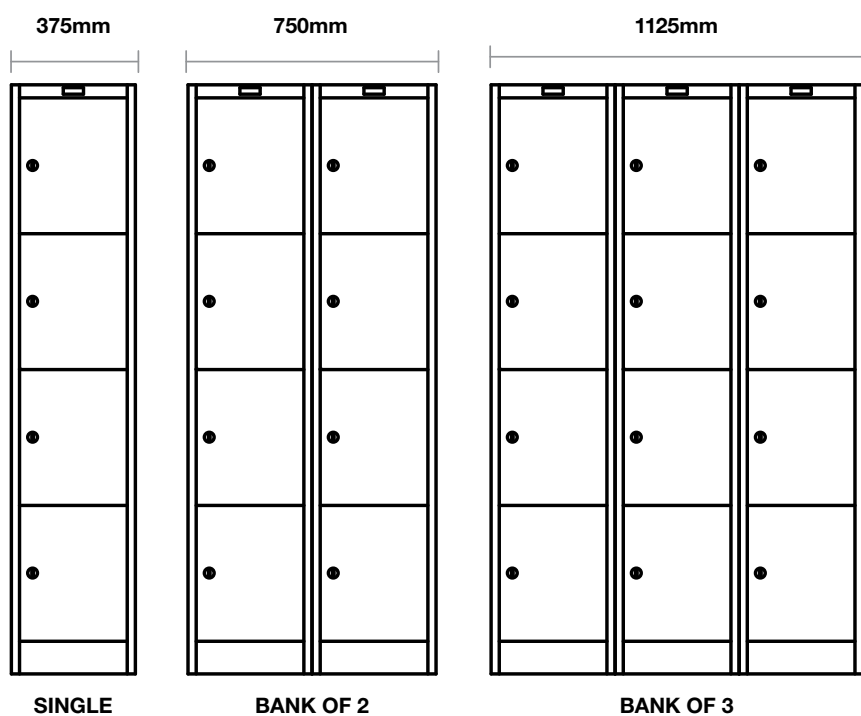

Technical specifications

Height	1800
Width	300, 375 mm
Depth	457 mm
Configurations	
– Door	1- 4 Doors, 2 Stepped Door
– Banks	Single, Double and Triple Banks Alternatively Bank Lockers on site to your desired configuration
Locking Mechanism	
3 Locking Options	– Latchlock – Cam (key) lock – Three Point Locking
Accessories	
– 1 Tier	– Mirror and coat rail
– 2 Tier	– Mirrors and coat rails
– 2 Step	– Coat rail

Configurations - 300mm lockers

Configurations - 375mm lockers

All dimensions are nominal.

Configurations - 300mm lockers

Configurations - 375mm lockers

3 tier lockers

Configurations - 300mm lockers

Configurations - 375mm lockers

All dimensions are nominal.

Configurations - 300mm lockers

Configurations - 375mm lockers

2 step lockers

Configurations - 375mm lockers