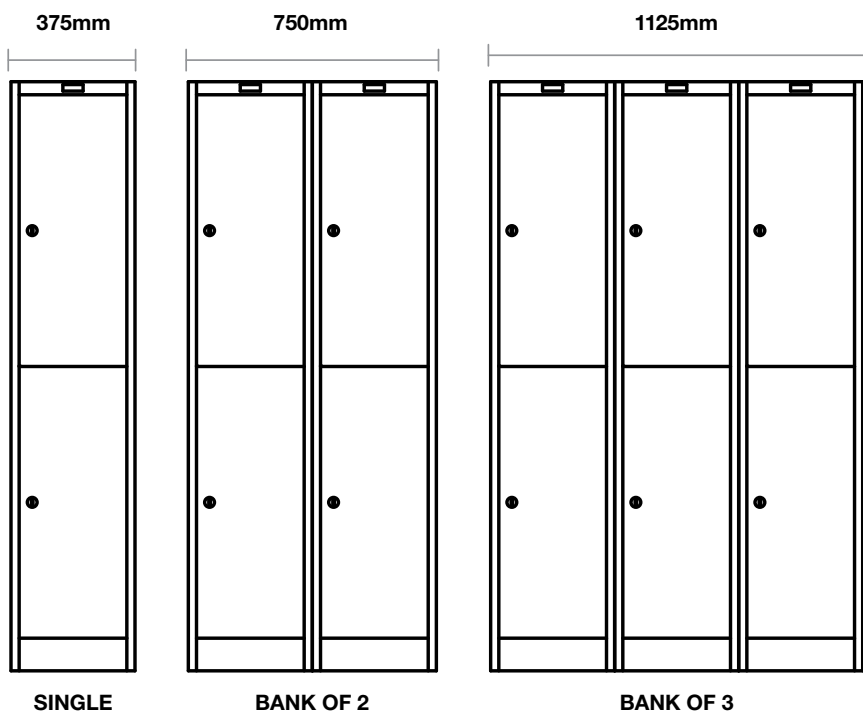

Technical specifications

Height	1800
Width	300, 375 mm
Depth	457 mm
Configurations	
– Door	1- 4 Doors, 2 Stepped Door
– Banks	Single, Double and Triple Banks Alternatively Bank Lockers on site to your desired configuration
Locking Mechanism	
3 Locking Options	– Latchlock – Cam (key) lock – Three Point Locking
Accessories	
– 1 Tier	– Mirror and coat rail
– 2 Tier	– Mirrors and coat rails
– 2 Step	– Coat rail

Code	Height	Width	Depth
4 tier locker			
175552	1800mm	300mm	457mm
175552L	1800mm	300mm	457mm
175552/2	1800mm	600mm	457mm
175552/3	1800mm	900mm	457mm
175552/4	1800mm	1200mm	457mm
175552L/2	1800mm	600mm	457mm
175552L/3	1800mm	900mm	457mm
175552L/4	1800mm	1200mm	457mm
175555	1800mm	375mm	457mm
175555L	1800mm	375mm	457mm
175555/2	1800mm	750mm	457mm
175555/3	1800mm	1125mm	457mm
175555L/2	1800mm	750mm	457mm
175555L/3	1800mm	1125mm	457mm
2 step locker			
175556	1800mm	375mm	457mm
175556L	1800mm	375mm	457mm
175556/2	1800mm	750mm	457mm
175556/3	1800mm	1125mm	457mm
175556L/2	1800mm	750mm	457mm
175556L/3	1800mm	1125mm	457mm

Configurations - 300mm lockers

Configurations - 375mm lockers

All dimensions are nominal.

Configurations - 300mm lockers

Configurations - 375mm lockers

3 tier lockers

Configurations - 300mm lockers

Configurations - 375mm lockers

All dimensions are nominal.

Configurations - 300mm lockers

Configurations - 375mm lockers

2 step lockers

Configurations - 375mm lockers