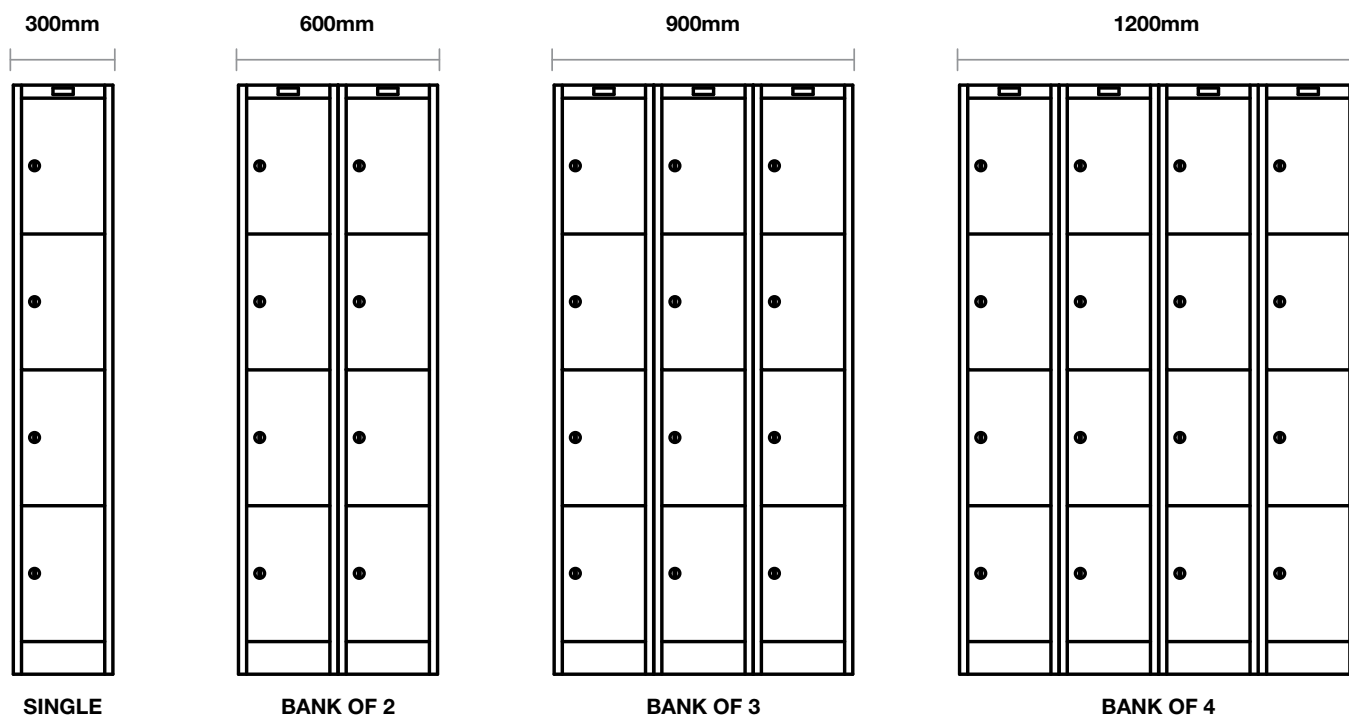

Technical specifications

Height	1800
Width	300, 375 mm
Depth	457 mm
Configurations	
– Door	1- 4 Doors, 2 Stepped Door
– Banks	Single, Double and Triple Banks Alternatively Bank Lockers on site to your desired configuration
Locking Mechanism	
3 Locking Options	– Latchlock – Cam (key) lock – Three Point Locking
Accessories	
– 1 Tier	– Mirror and coat rail
– 2 Tier	– Mirrors and coat rails
– 2 Step	– Coat rail

Configurations - 300mm lockers

Configurations - 375mm lockers

All dimensions are nominal.

Configurations - 300mm lockers

Configurations - 375mm lockers

3 tier lockers

Configurations - 300mm lockers

Configurations - 375mm lockers

All dimensions are nominal.

Configurations - 300mm lockers

Configurations - 375mm lockers

2 step lockers

Configurations - 375mm lockers