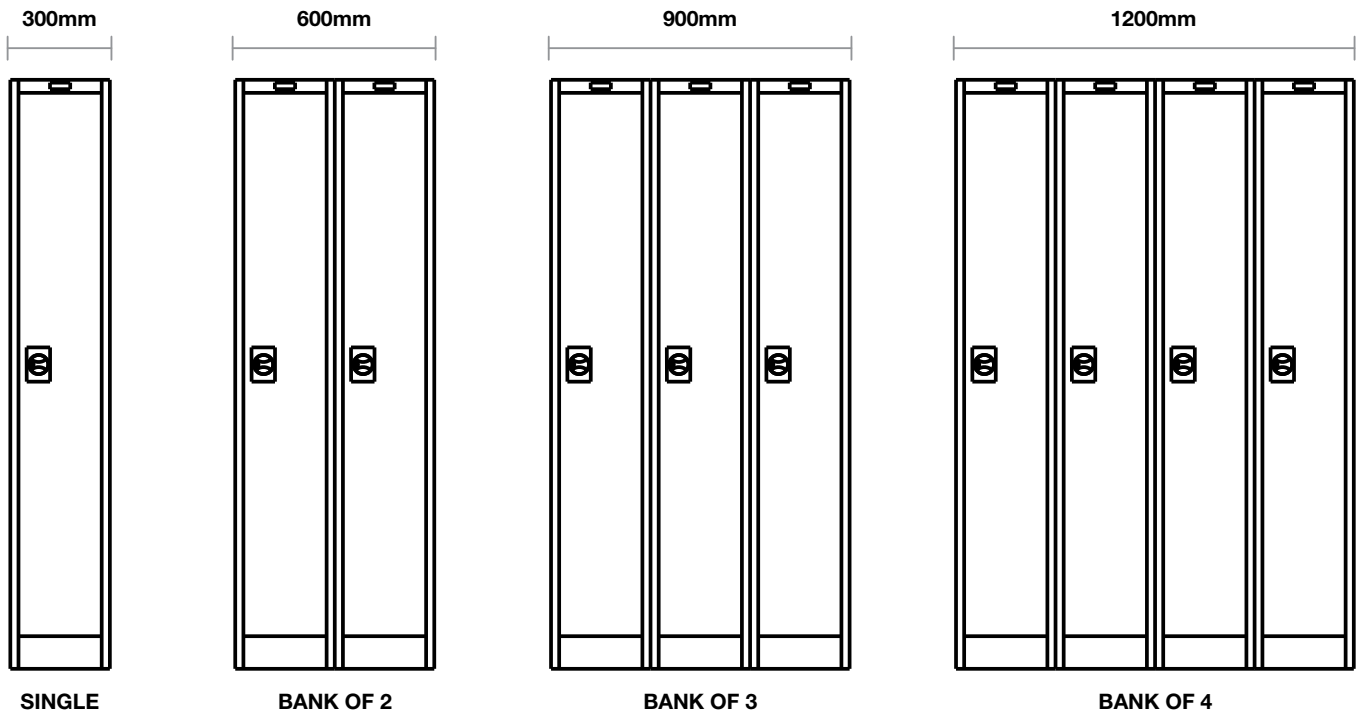

1 tier lockers

Configurations - 300mm lockers