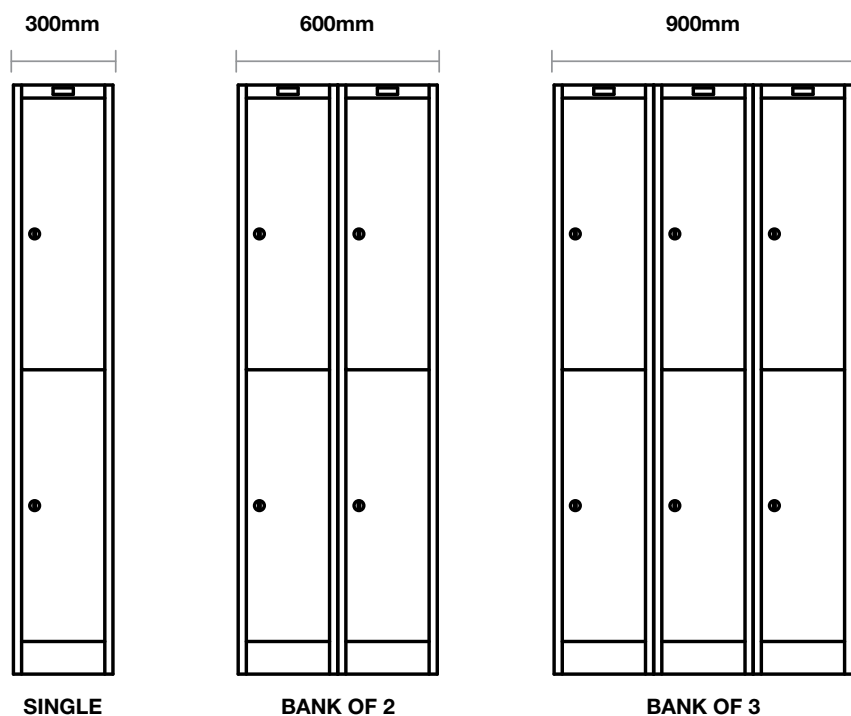

Technical specifications

Height	1800
Width	300, 375 mm
Depth	457 mm
Configurations	
– Door	1- 4 Doors, 2 Stepped Door
– Banks	Single, Double and Triple Banks Alternatively Bank Lockers on site to your desired configuration
Locking Mechanism	
3 Locking Options	– Latchlock – Cam (key) lock – Three Point Locking
Accessories	
– 1 Tier	– Mirror and coat rail
– 2 Tier	– Mirrors and coat rails
– 2 Step	– Coat rail

Configurations - 300mm lockers

Configurations - 375mm lockers

All dimensions are nominal.

Configurations - 300mm lockers

Configurations - 375mm lockers

3 tier lockers

Configurations - 300mm lockers

Configurations - 375mm lockers

All dimensions are nominal.

Configurations - 300mm lockers

Configurations - 375mm lockers

2 step lockers

Configurations - 375mm lockers