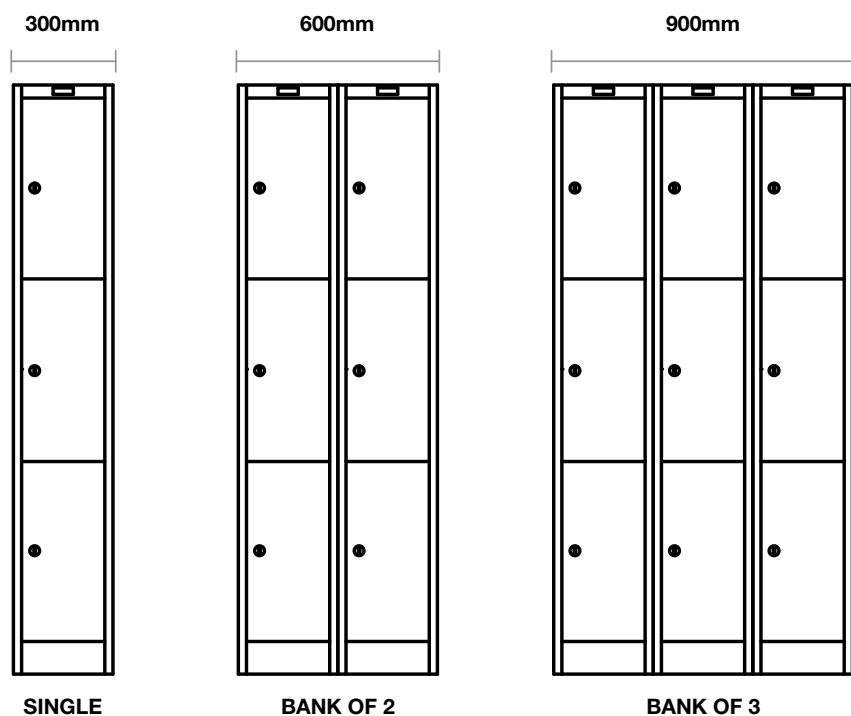

Technical specifications

Height	1800
Width	300, 375 mm
Depth	457 mm
Configurations	
– Door	1- 4 Doors, 2 Stepped Door
– Banks	Single, Double and Triple Banks Alternatively Bank Lockers on site to your desired configuration
Locking Mechanism	
3 Locking Options	– Latchlock – Cam (key) lock – Three Point Locking
Accessories	
– 1 Tier	– Mirror and coat rail
– 2 Tier	– Mirrors and coat rails
– 2 Step	– Coat rail

Configurations - 300mm lockers

Configurations - 375mm lockers

All dimensions are nominal.

Configurations - 300mm lockers

Configurations - 375mm lockers

3 tier lockers

Configurations - 300mm lockers

Configurations - 375mm lockers

All dimensions are nominal.

Configurations - 300mm lockers

Configurations - 375mm lockers

2 step lockers

Configurations - 375mm lockers