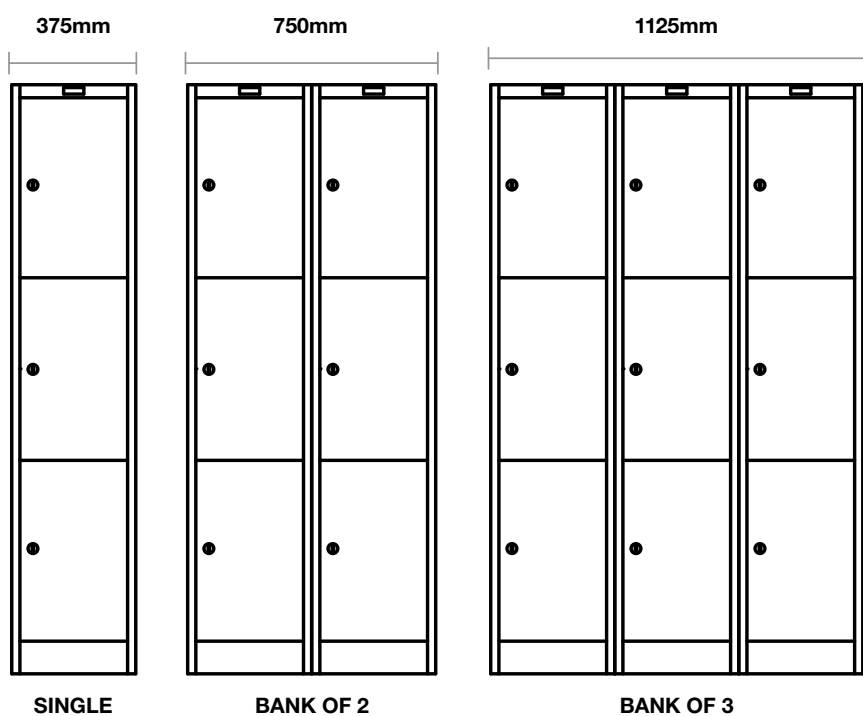

Technical specifications

Height	1800
Width	300, 375 mm
Depth	457 mm
Configurations	
– Door	1- 4 Doors, 2 Stepped Door
– Banks	Single, Double and Triple Banks Alternatively Bank Lockers on site to your desired configuration
Locking Mechanism	
3 Locking Options	– Latchlock – Cam (key) lock – Three Point Locking
Accessories	
– 1 Tier	– Mirror and coat rail
– 2 Tier	– Mirrors and coat rails
– 2 Step	– Coat rail

Configurations - 300mm lockers

Configurations - 375mm lockers

All dimensions are nominal.

Configurations - 300mm lockers

Configurations - 375mm lockers

3 tier lockers

Configurations - 300mm lockers

Configurations - 375mm lockers

All dimensions are nominal.

Configurations - 300mm lockers

Configurations - 375mm lockers

2 step lockers

Configurations - 375mm lockers