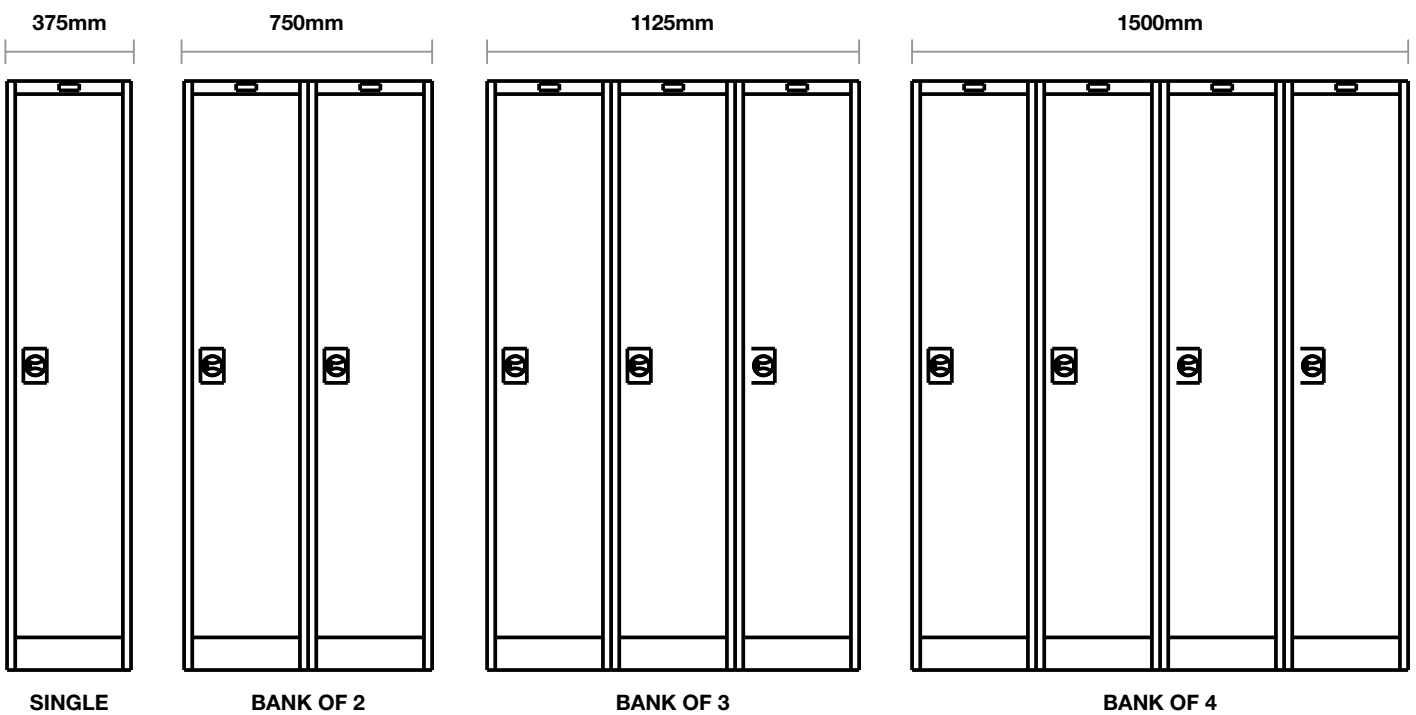

Technical specifications

Height	1800
Width	300, 375 mm
Depth	457 mm
Configurations	
– Door	1- 4 Doors, 2 Stepped Door
– Banks	Single, Double and Triple Banks Alternatively Bank Lockers on site to your desired configuration
Locking Mechanism	
3 Locking Options	– Latchlock – Cam (key) lock – Three Point Locking
Accessories	
– 1 Tier	– Mirror and coat rail
– 2 Tier	– Mirrors and coat rails
– 2 Step	– Coat rail

Code	Height	Width	Depth
4 tier locker			
175552	1800mm	300mm	457mm
175552L	1800mm	300mm	457mm
175552/2	1800mm	600mm	457mm
175552/3	1800mm	900mm	457mm
175552/4	1800mm	1200mm	457mm
175552L/2	1800mm	600mm	457mm
175552L/3	1800mm	900mm	457mm
175552L/4	1800mm	1200mm	457mm
175555	1800mm	375mm	457mm
175555L	1800mm	375mm	457mm
175555/2	1800mm	750mm	457mm
175555/3	1800mm	1125mm	457mm
175555L/2	1800mm	750mm	457mm
175555L/3	1800mm	1125mm	457mm
2 step locker			
175556	1800mm	375mm	457mm
175556L	1800mm	375mm	457mm
175556/2	1800mm	750mm	457mm
175556/3	1800mm	1125mm	457mm
175556L/2	1800mm	750mm	457mm
175556L/3	1800mm	1125mm	457mm

Configurations - 300mm lockers

Configurations - 375mm lockers

All dimensions are nominal.

Configurations - 300mm lockers

Configurations - 375mm lockers

3 tier lockers

Configurations - 300mm lockers

Configurations - 375mm lockers

All dimensions are nominal.

Configurations - 300mm lockers

Configurations - 375mm lockers

2 step lockers

Configurations - 375mm lockers